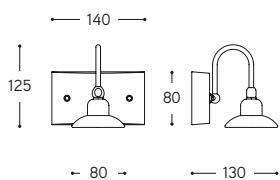

Art. OUT5

Art. OUT6

| ARTICOLO ITEM | DESCRIZIONE DESCRIPTION | ALIMENTAZIONE E MODULO LED POWER AND LED MODULE | COLORE LED LED COLOUR | PESO GR. WEIGHT GR. | VOL. IN M ³ VOL. IN M ³ | PEZZI IMBALLO OUTER BOX | FASCIA PREZZO PRICE RANGE |
|------------------|--|--|---|------------------------|--|----------------------------|------------------------------|
| OUT5.O | Applique 1 luce in ottone anticato Wall lamp 1 light aged brass finish | 350mA (1,2W) | B11 - 3000K Bianco caldo Warm white | 1.500 | 0,01 | 1 | B71 |
| OUT5.NI | Applique 1 luce in nichel Wall lamp 1 light nickel finish | | B71 | | | | |
| OUT6.O | Applique 2 luci in ottone anticato Wall lamp 2 lights aged brass finish | 350mA (2x1,2W) | B11 - 3000K Bianco caldo Warm white | 1.740 | 0,02 | 1 | B92 |
| OUT6.NI | Applique 2 luci in nichel Wall lamp 2 lights nickel finish | | B92 | | | | |