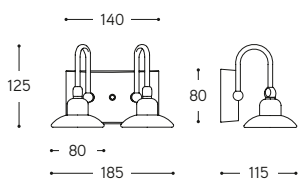

Art. OUT5

Art. OUT6

| ARTICOLO ITEM | DESCRIZIONE DESCRIPTION | ALIMENTAZIONE E MODULO LED POWER AND LED MODULE | COLORE LED LED COLOUR | PESO GR. WEIGHT GR. | VOL. IN M ³ VOL. IN M ³ | PEZZI IMBALLO OUTER BOX | FASCIA PREZZO PRICE RANGE |
|------------------|--|--|---|------------------------|--|----------------------------|------------------------------|
| OUT5.O | Applique 1 luce in ottone anticato Wall lamp 1 light aged brass finish | 350mA (1,2W) | B11 - 3000K Bianco caldo Warm white | 1.500 | 0,01 | 1 | B71 |
| OUT5.NI | Applique 1 luce in nichel Wall lamp 1 light nickel finish | | B71 | | | | |
| OUT6.O | Applique 2 luci in ottone anticato Wall lamp 2 lights aged brass finish | 350mA (2x1,2W) | B11 - 3000K Bianco caldo Warm white | 1.740 | 0,02 | 1 | B92 |
| OUT6.NI | Applique 2 luci in nichel Wall lamp 2 lights nickel finish | | B92 | | | | |