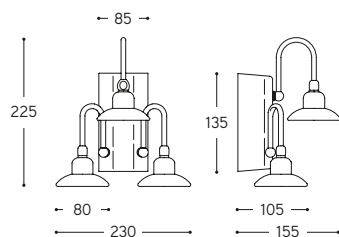

Art. OUT10

ARTICOLO ITEM	DESCRIZIONE DESCRIPTION	ALIMENTAZIONE E MODULO LED POWER AND LED MODULE	COLORE LED LED COLOUR	PESO GR. WEIGHT GR.	VOL. IN M ³ VOL. IN M ³	PEZZI IMBALLO OUTER BOX	FASCIA PREZZO PRICE RANGE
OUT9.O	Applique 2 luci in ottone anticato Wall lamp 2 lights aged brass finish	350mA (2x1,2W)	B11 - 3000K Bianco caldo Warm white	1.920	0,02	1	B92
OUT9.NI	Applique 2 luci in nichel Wall lamp 2 lights nickel finish		B92				
OUT10.O	Applique 2 luci in ottone anticato Wall lamp 2 lights aged brass finish	350mA (3x1,2W)	B11 - 3000K Bianco caldo Warm white	2.300	0,03	1	B106
OUT10.NI	Applique 2 luci in nichel Wall lamp 2 lights nickel finish		B106				